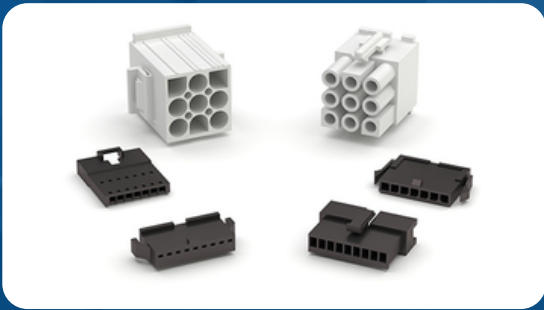

ADAM TECH

CONNECTED HOME INTERCONNECT

Wire to Wire Power