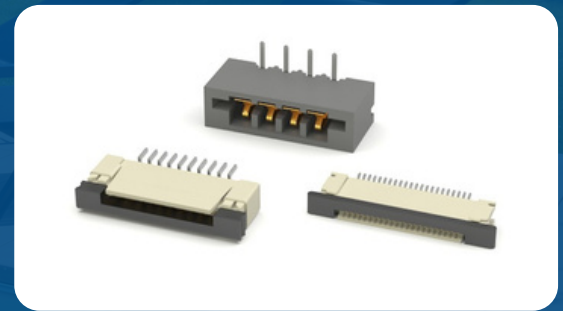

CONNECTED HOME INTERCONNECT

In support of this concept, Adam Tech offers a wide range of connectors that can blend seamlessly into the following applications:

- Touch Panel Interfaces
- Electronic Shades
- Smart Appliances
- Garage Door Openers

CONTACT US NOW !

info@adam-tech.com

WWW.ADAM-TECH.COM/

ADAM TECH

CONNECTED HOME INTERCONNECT

Wire to Wire Power

Wire to Board Power

HDMI Connectors

USB Connectors

RF Cable Assemblies
& Antennas

Flex Circuit
Connectors

CONNECTED HOME SOLUTIONS

Security Camera

- Wire to Board Connectors
- Antenna
- USB Type C
- FFC/FPC Connectors
- SD and Combo Memory Card Connectors