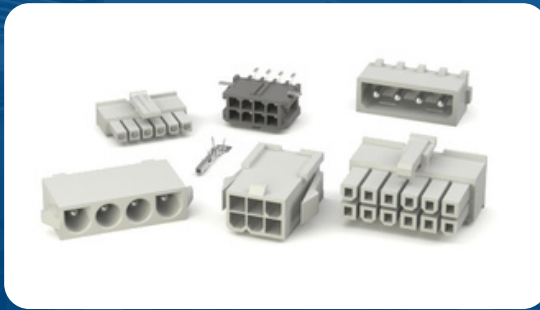

Wire to Board Power